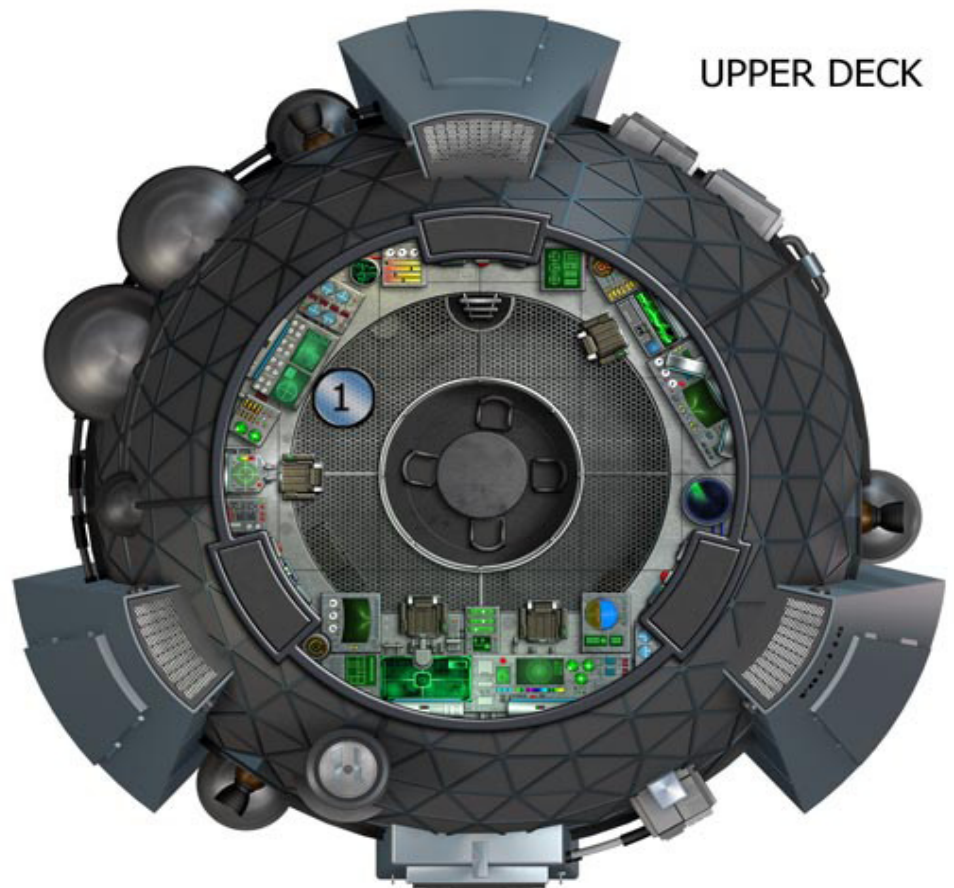

11 - 30

SENSORS

31 - 60

WEAPONS

61 - 80

ENGINES

81 - 00

POWER CORE

LOWER DECK

1. Bridge
2. Cargo Hold
3. Air Lock
4. Restroom

UPPER DECK