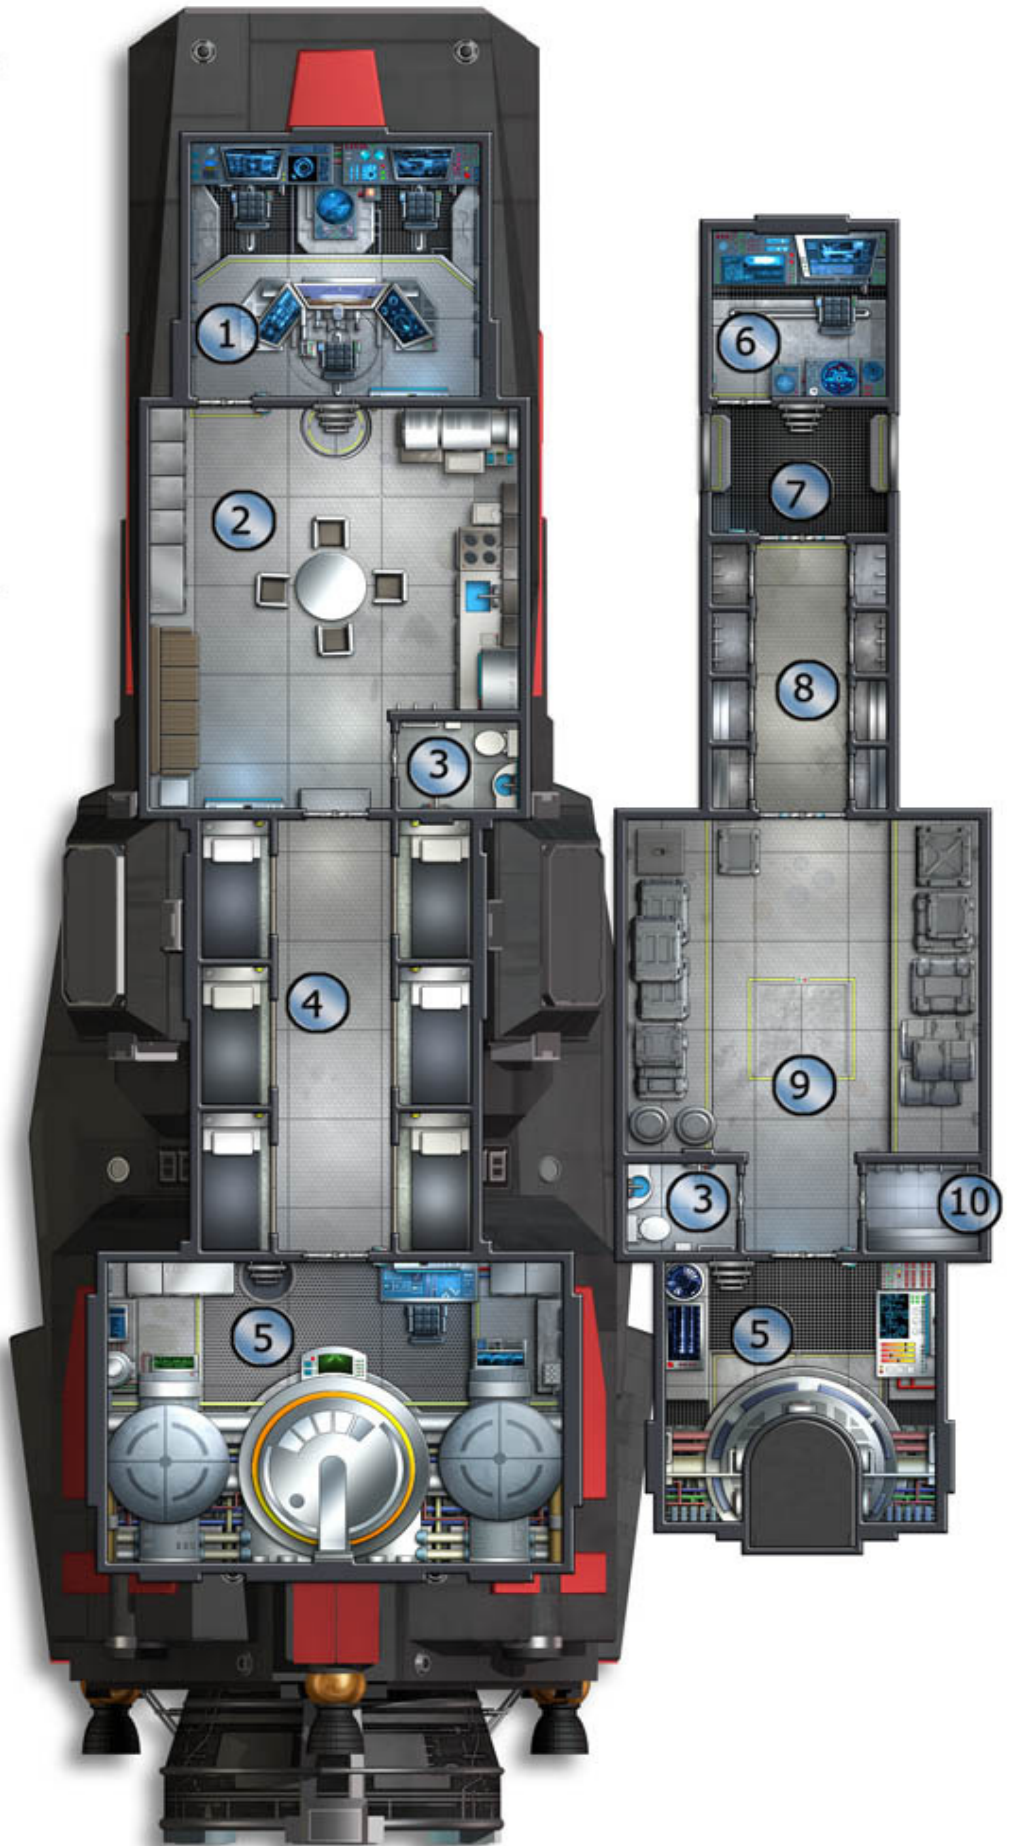

SHIP NAME

MAKE / MODEL / CLASS

SIZE & FRAME

SPEED MANEUVERABILITY

RATING HYPERSPACE ENGINE

PCU POWER CORE

SHIELDS

SENSORS

11 - 30

G M W SENSORS

31 - 60

61 - 80

G M W WEAPONS

81 - 00

G M W ENGINES

G M W POWER CORE

UPPER DECK

1. Bridge
2. Galley
3. Restroom
4. Bunks
5. Engine Room

LOWER DECK

6. Operations
7. Air Lock
8. Storage
9. Cargo Hold
10. Closet

This is the "tail lander" version of Morgana.