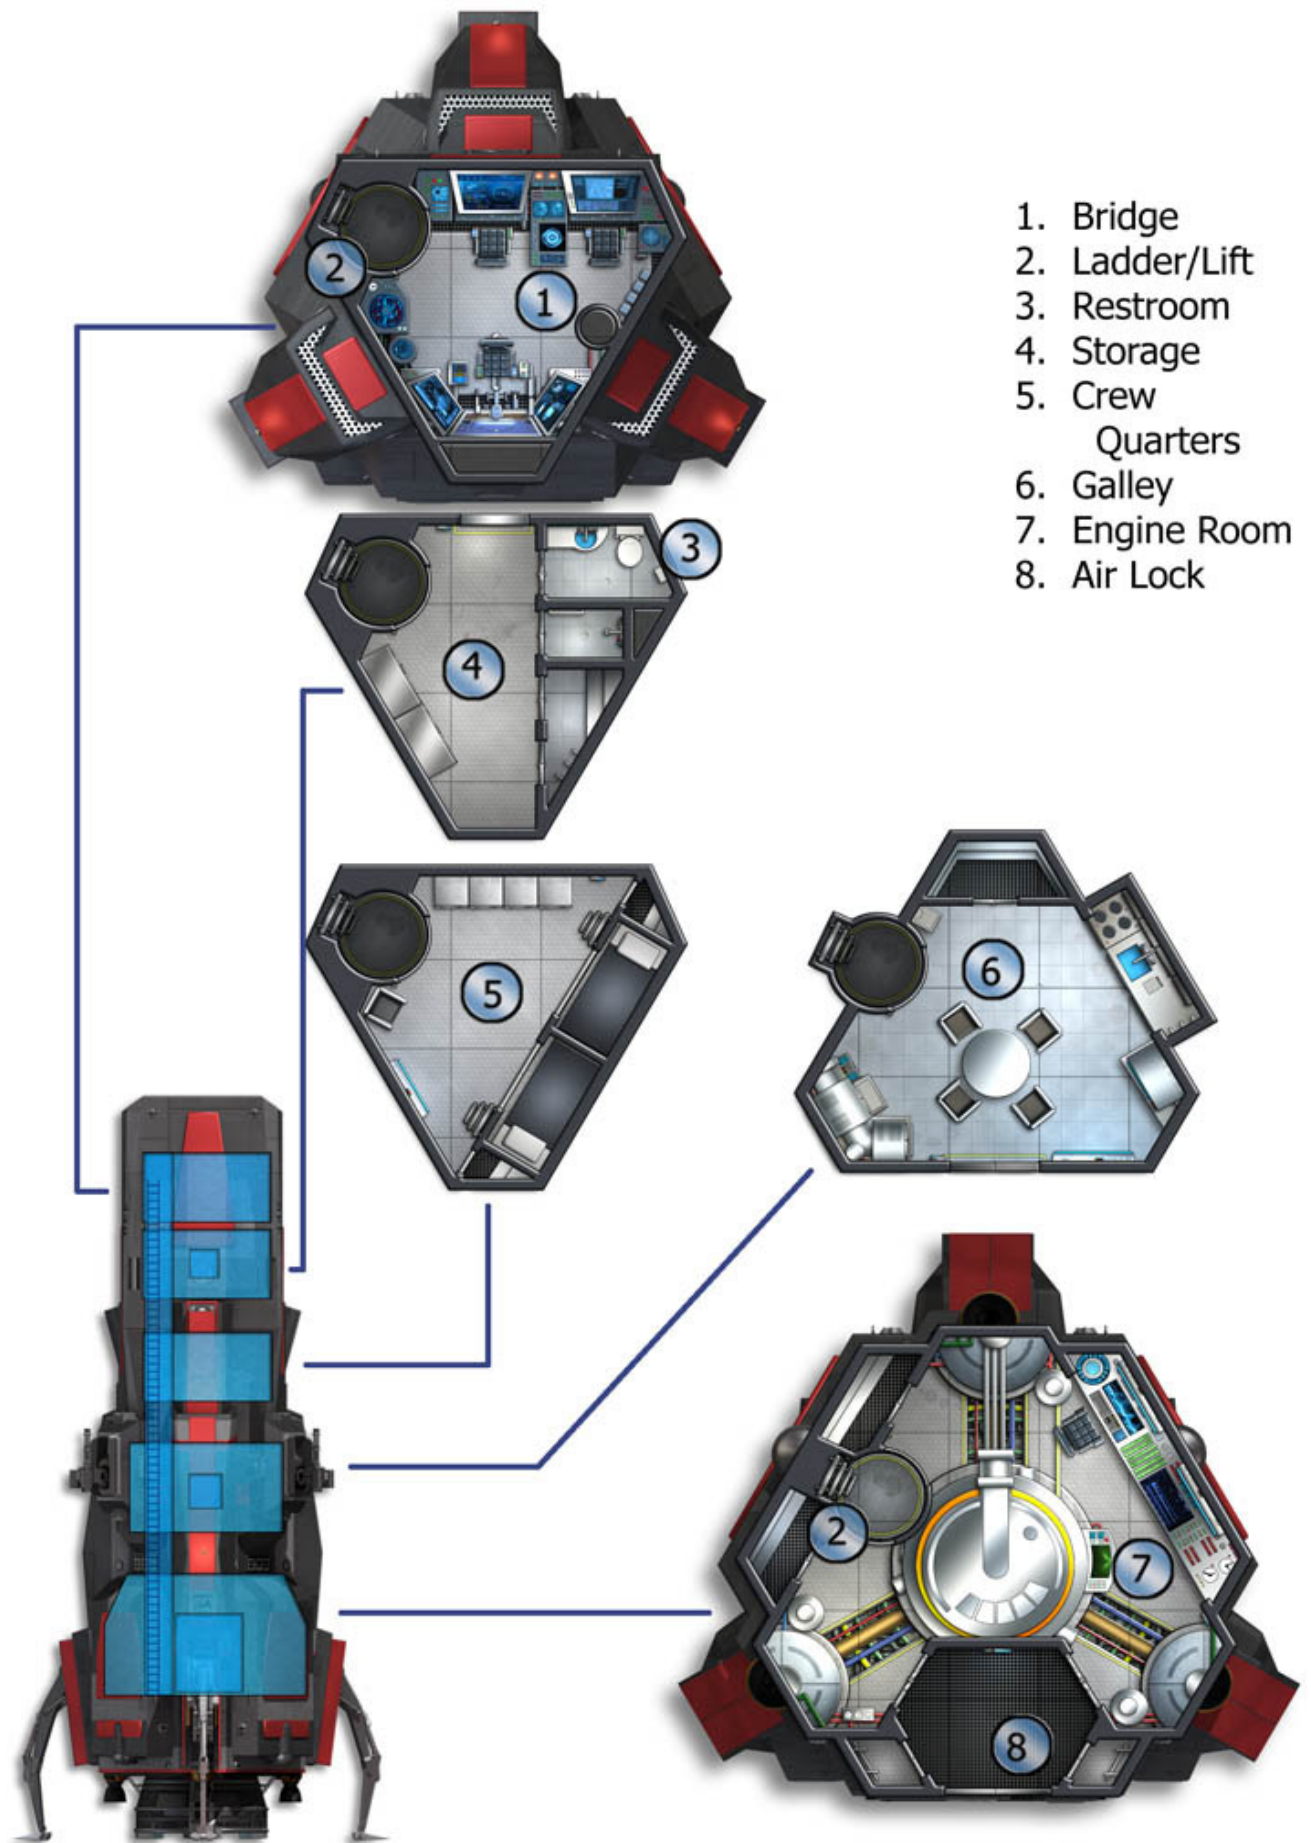

THRESHOLDS DT CT

STARBOARD WEAPONS

SYSTEMS

EXPANSION BAYS

CARGO & PASSENGERS

AFT WEAPONS

01 - 10 CRITICAL DAMAGE

G M W LIFE SUPPORT

11 - 30

G M W SENSORS

31 - 60

61 - 80

G M W WEAPONS

81 - 00

G M W ENGINES

G M W POWER CORE

UPPER DECK

1. Bridge
2. Galley
3. Restroom
4. Bunks
5. Engine Room

LOWER DECK

6. Operations
7. Air Lock
8. Storage
9. Cargo Hold
10. Closet

This is the "tail lander" version of Morgana.