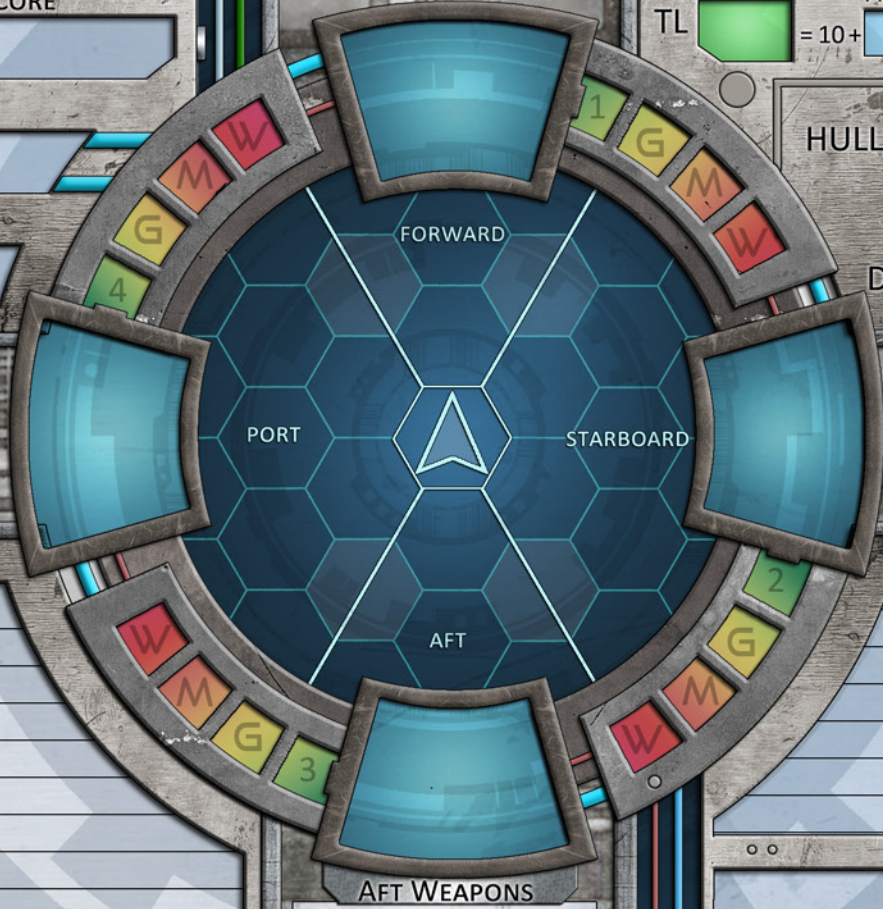

COMPLEMENT

MODIFIERS

TIER

TURRETS

FORWARD WEAPONS

AC = 10+ PILOT + ARMOR + SIZE + MISC

TL = 10+ PILOT + COUNTER + SIZE + MISC

HULL TOTAL CURRENT

THRESHOLDS DT CT

STARBOARD WEAPONS

SYSTEMS

EXPANSION BAYS

CARGO & PASSENGERS

AFT WEAPONS

01 - 10 CRITICAL DAMAGE

G M W LIFE SUPPORT

UPPER DECK

1. Bridge
2. Galley
3. Restroom
4. Bunks
5. Engine Room

LOWER DECK

6. Operations
7. Air Lock
8. Storage
9. Cargo Hold
10. Closet

This is the "tail lander" version of Morgana.