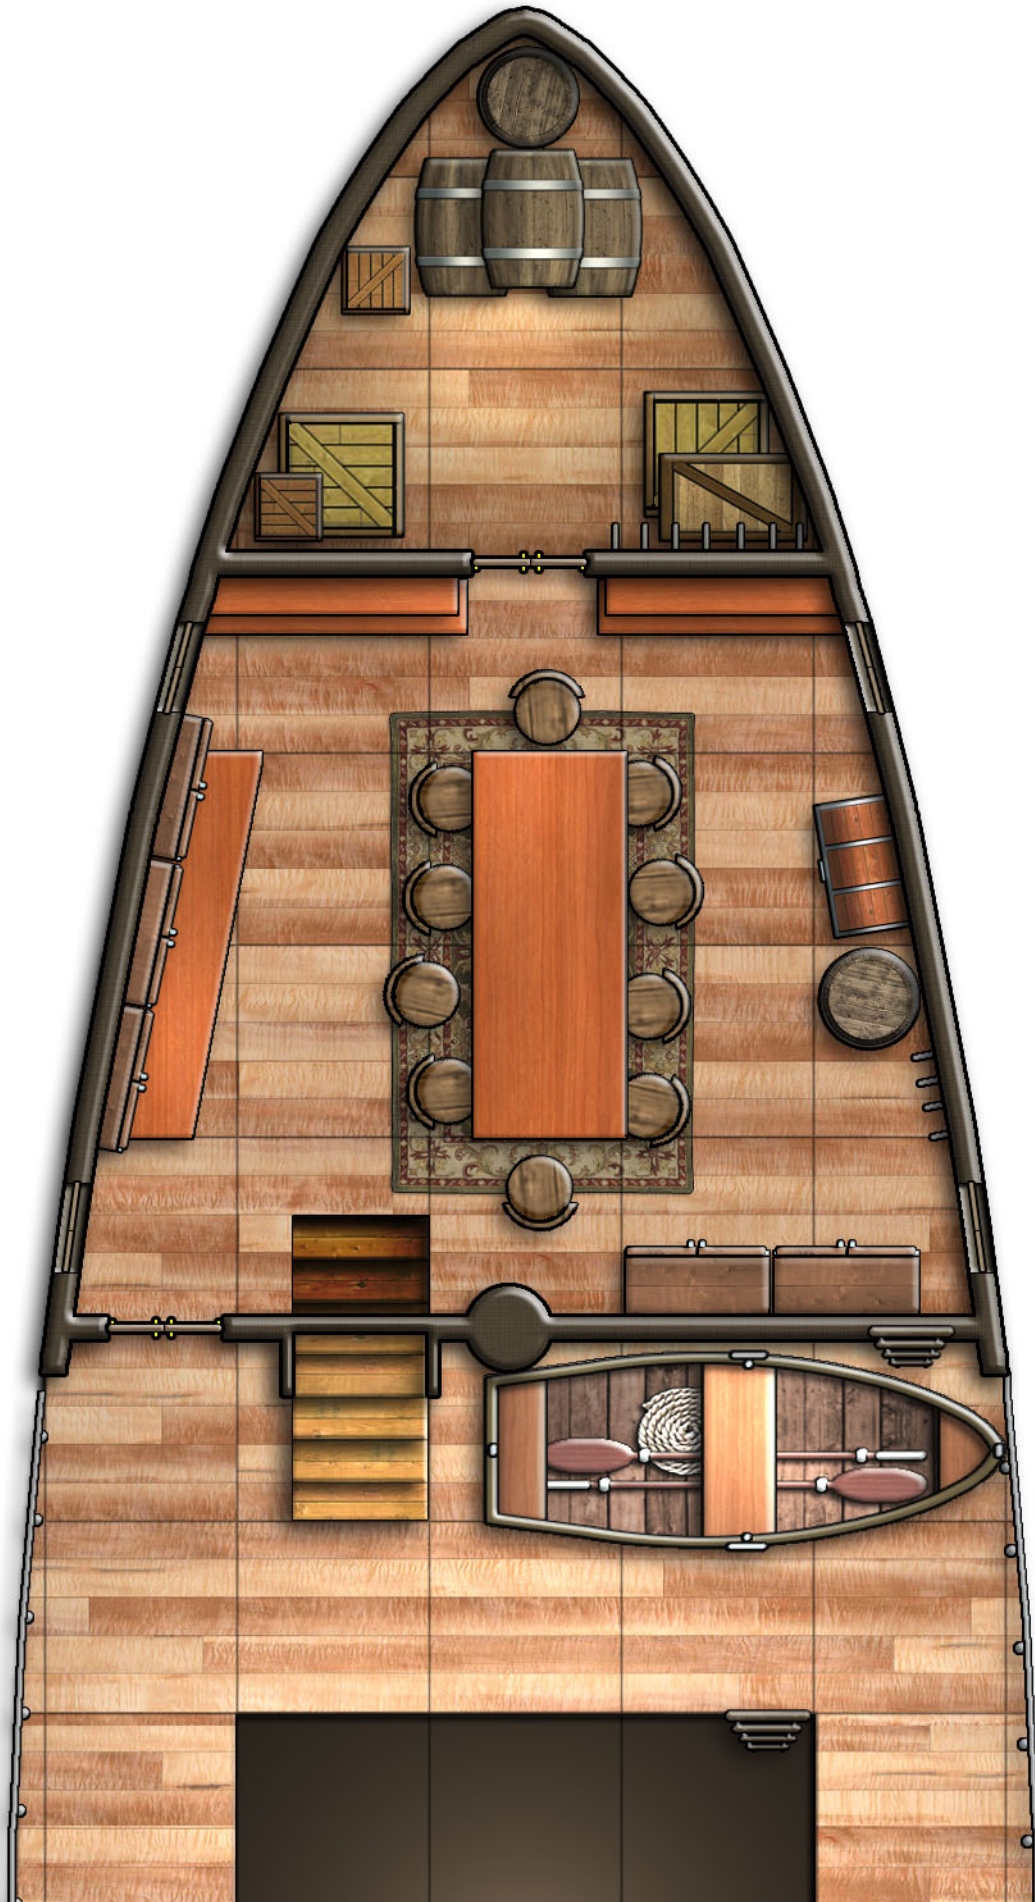

# Sailing Ships

Specifically, this is what you’re looking at:

- **Page 3:** Main Book. This provides a brief description of the boats, followed by the maps broken into printable pages. The maps are at 1 inch = 5 feet scale with a grid built in. Composite maps are provided so it is easy to put the pieces together.
- **Page 4:** Printer Friendly Maps. Black-and-white versions of the map pages are also provided.
- **Page 5:** Sample Map. This is a single page from the main book, ready to be printed out and used with miniatures. The maps are designed to be laid end-to-end.
- **Page 6:** Summary. This is a copy of the online sales page (which you probably read before coming here).

The product also includes a poster-sized .jpeg image (24x36 inches at 150 dpi) for your use.

Thank you for taking the time to explore this product. I hope that it, and other *Ki Ryn Studios* offerings can be of service in your game.

## **Sailing Ships**

Set sail on the high seas with this installment of *Zero Hour* fantasy cartography. Presented for your use are three sizes of ship, each with a variant configuration. At 100 feet in length, the largest vessel is a three masted ship with either three or four decks. An optional overlay page is provided to add a gun deck with ten cannons.